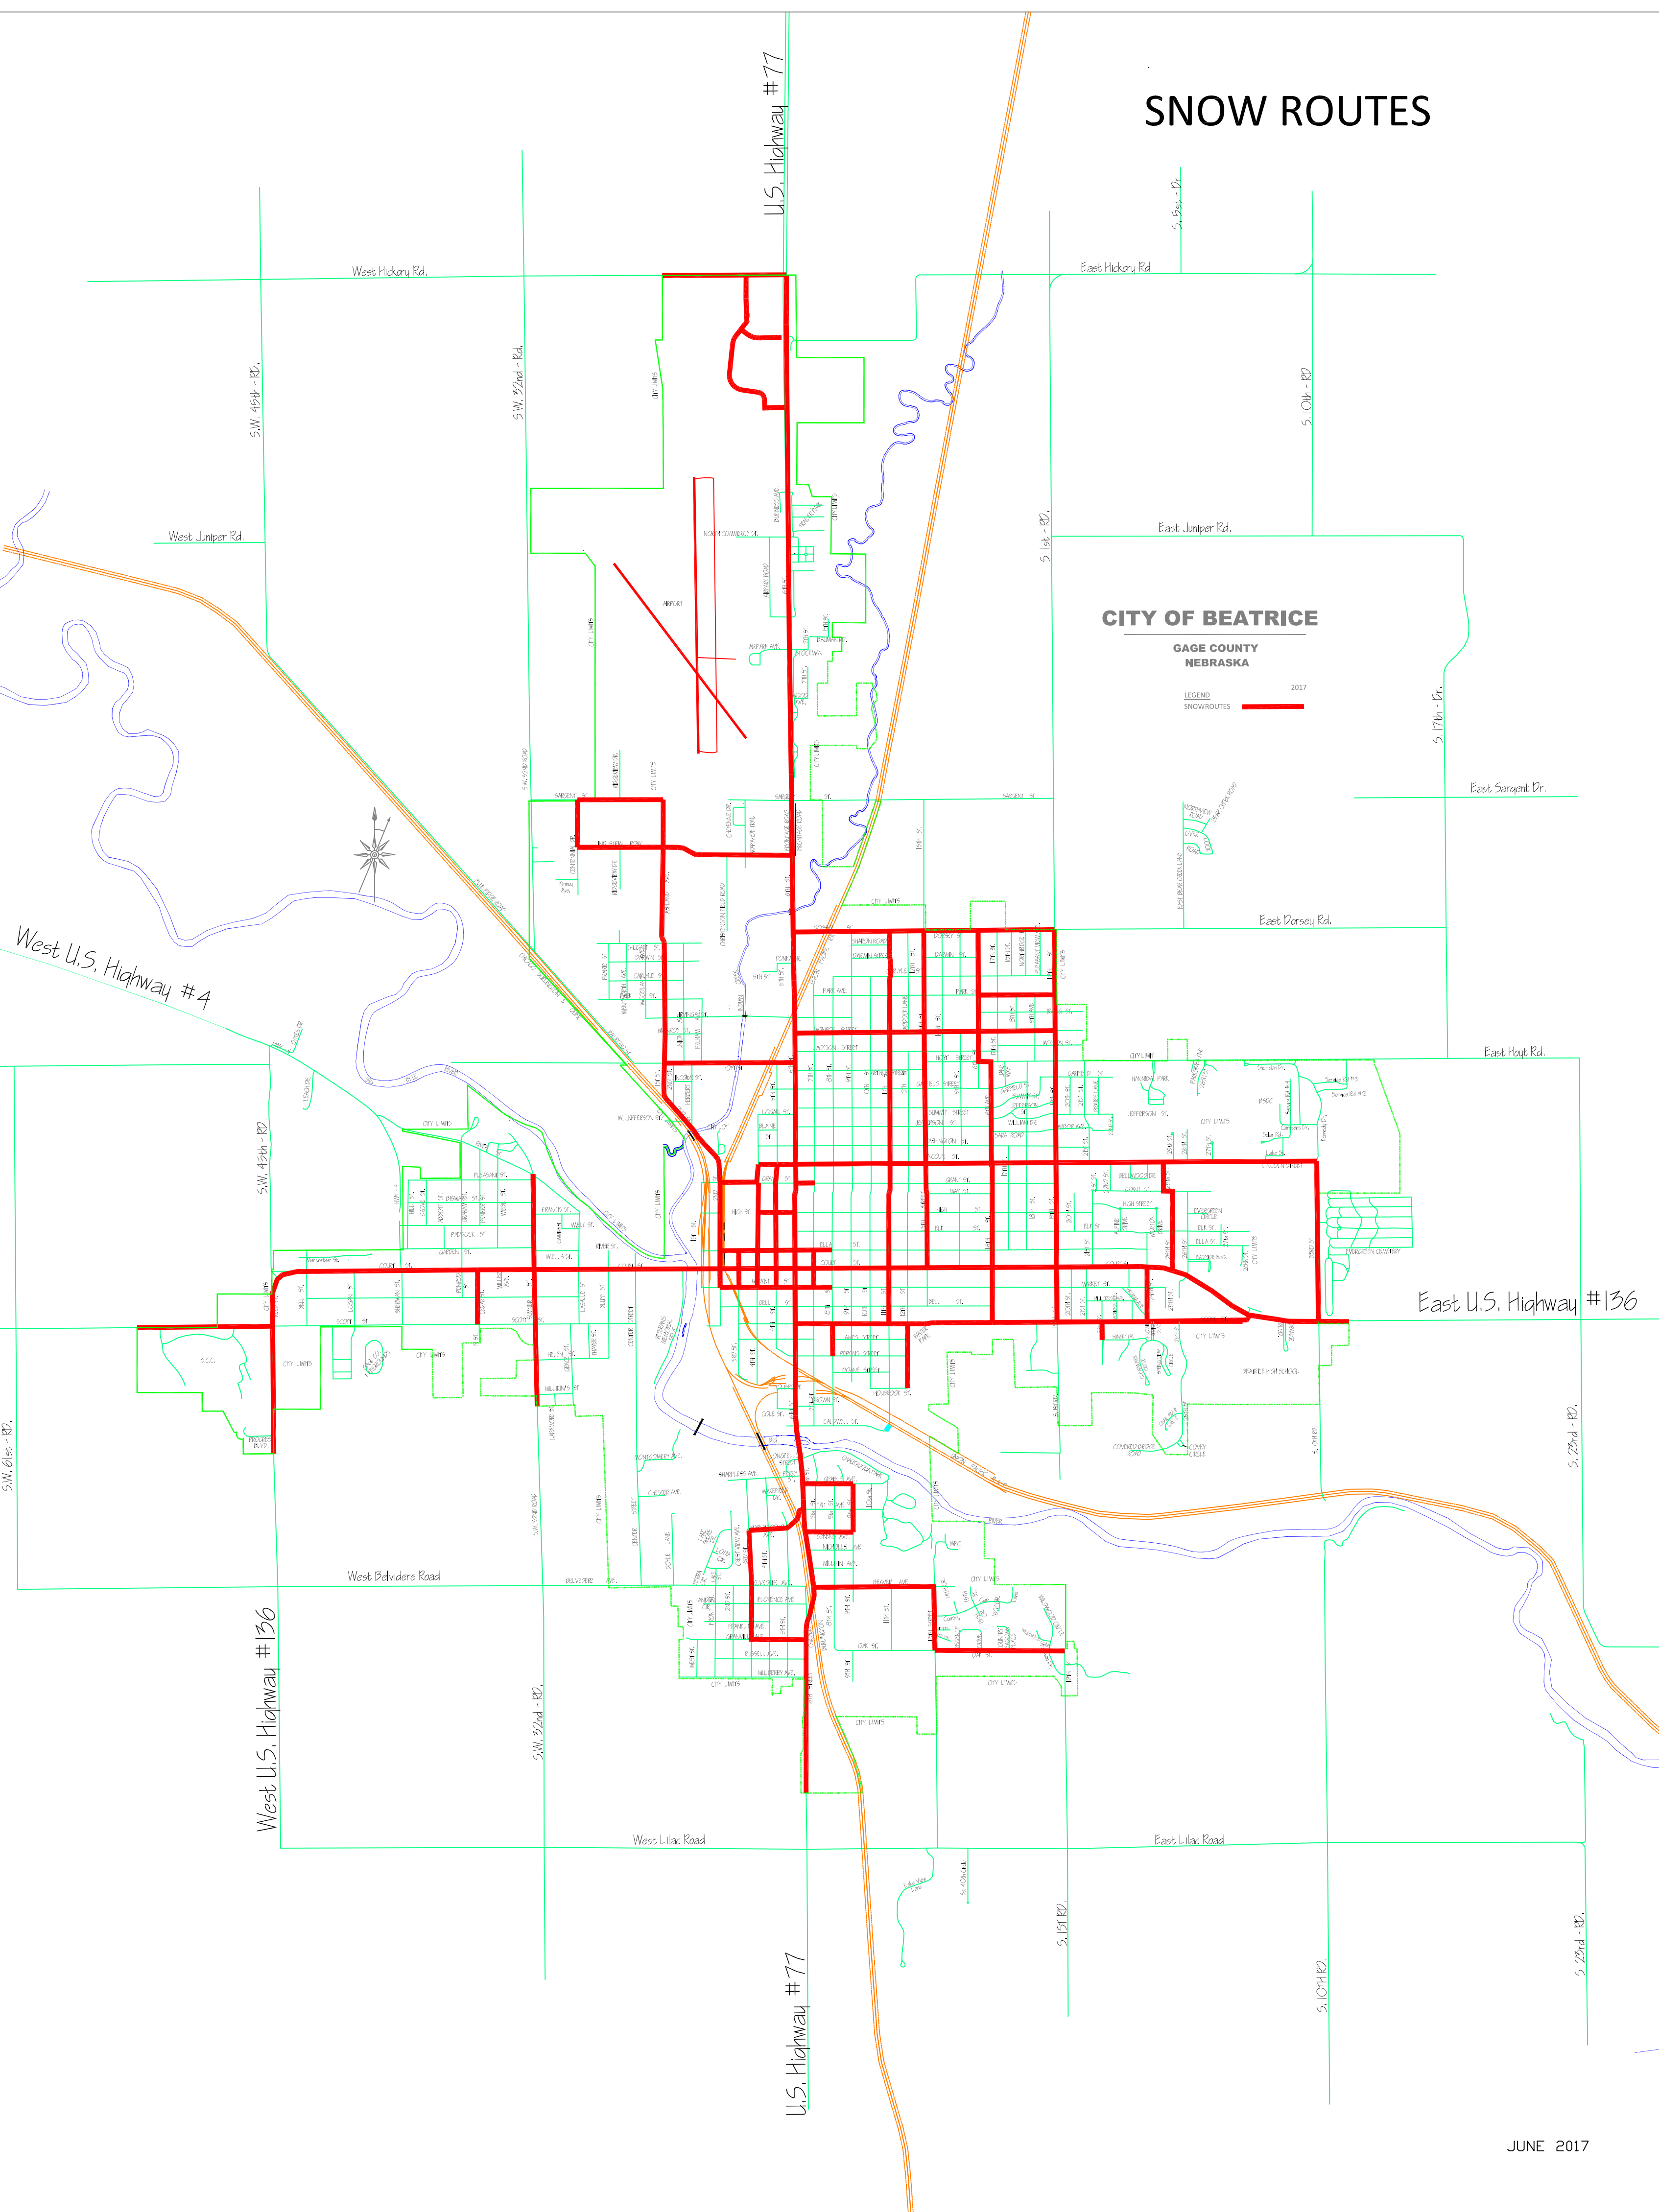

SNOW ROUTES

CITY OF BEATRICE

GAGE COUNTY
NEBRASKA

LEGEND
SNOW ROUTES

2017